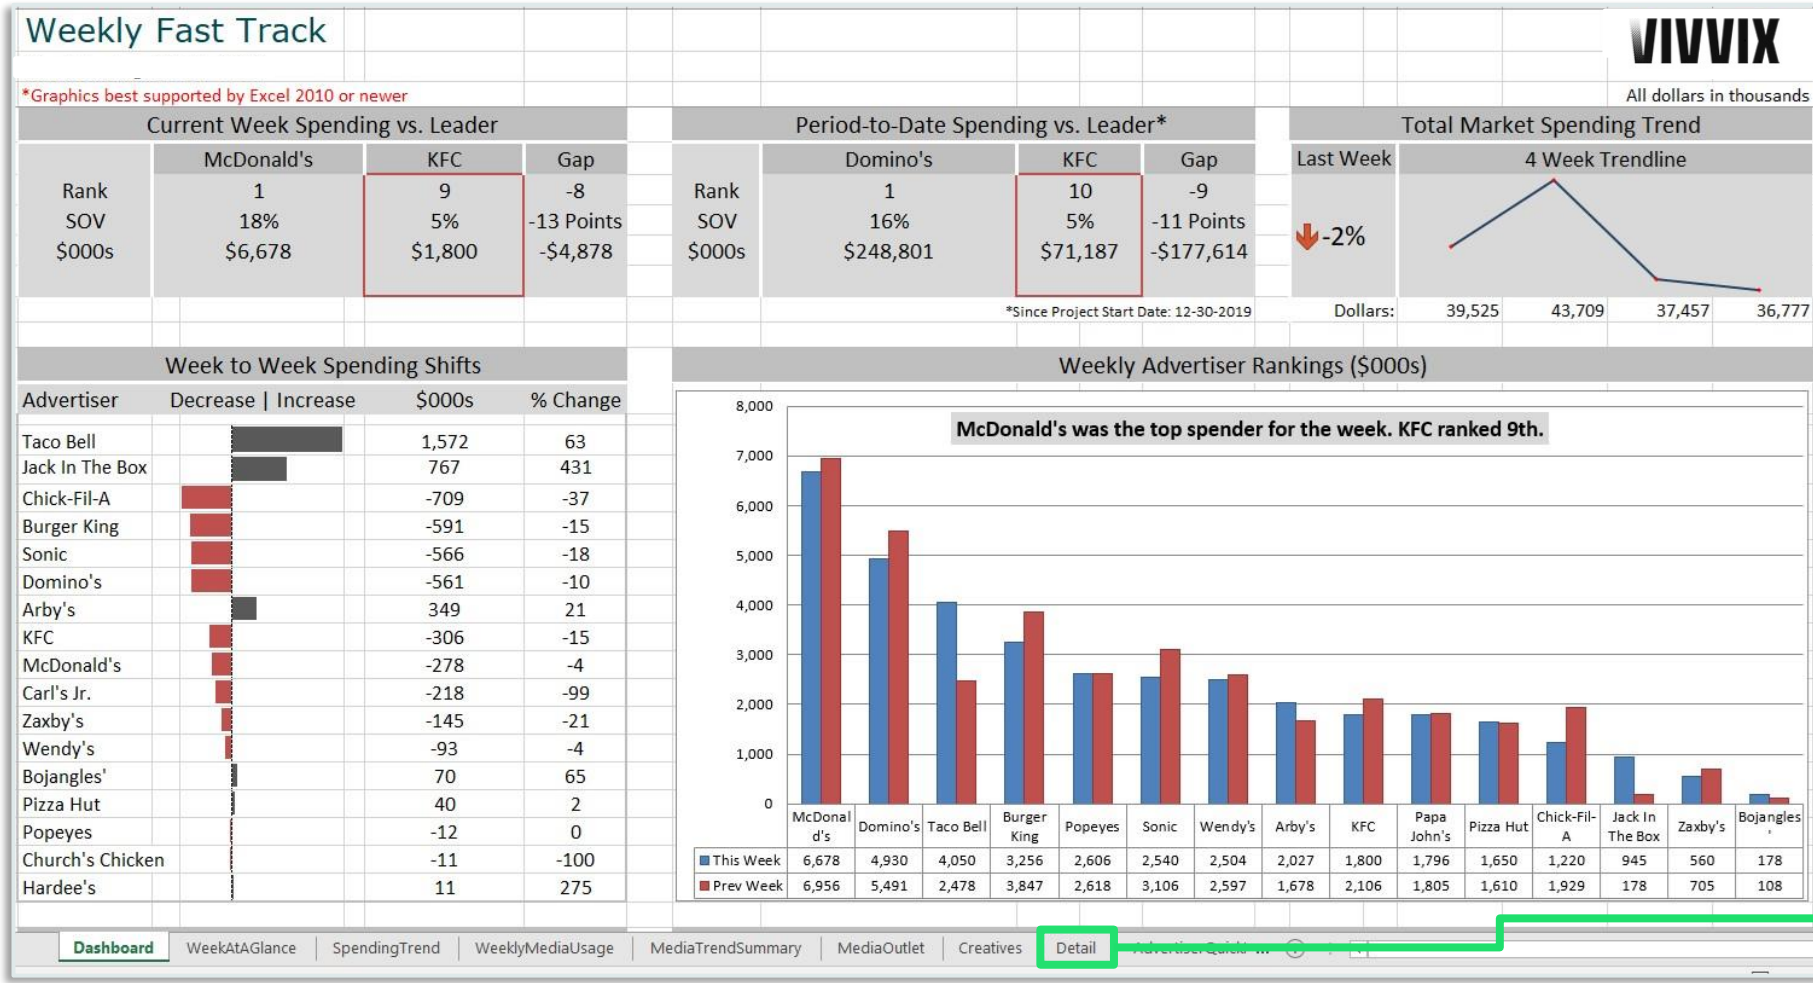

2

Select Offline to view your offline reports

The 'My Exports' interface shows a breadcrumb trail: Dashboards & Reports > Library > Offline. Below this is a table with the following columns: EXPORT, NAME, TYPE, FORMAT, SIZE, DELIVERED, and ACTIONS. A single report is listed with the name 'Report Name', type 'Report', format 'Excel', size '115 KB', and delivery date '4/10 to 4/16/2023'. The ACTIONS column contains three dots. At the bottom, there is a pagination control showing page 1 of 1 and a page size selector with options 15, 30, and 50.

EXPORT	NAME	TYPE	FORMAT	SIZE	DELIVERED	ACTIONS
	Report Name	Report	Excel	115 KB	4/10 to 4/16/2023	...

3

Select the elipsis (three dots) to download your report.

The page size selector shows options for 15, 30, and 50 items per page. To the right of the selector is a teal circular chat icon with a white speech bubble.

VIEW THE DASHBOARD TAB IN THE REPORT

4

Once the excel report loads, you will see the main dashboard tab, which will outline where you rank against your competitors, the Share of Voice (SOV), and spending trends for the week.